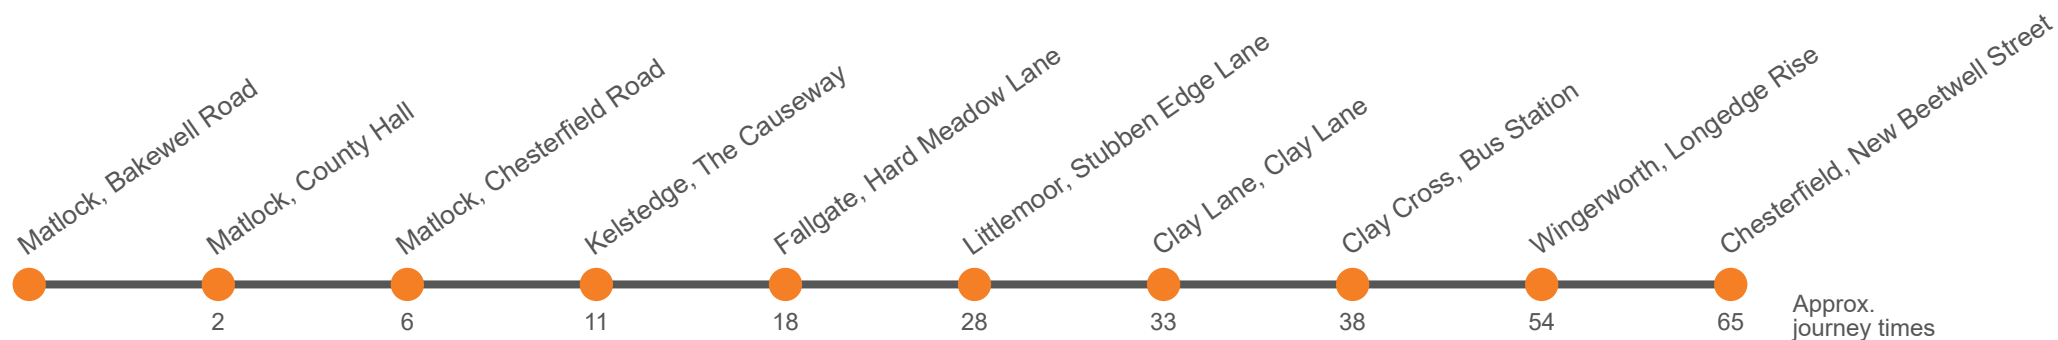

Hol Runs during School Holidays Only

Sch Runs on Schooldays Only

Saturday

Chesterfield, New Beetwell Street, Stop B12	0705	0945	1210	1430	1710
Wingerworth Church	0716				
Wingerworth, Deerlands Road	0719				
Wingerworth, Longedge Rise		0956	1221	1441	1721
Hepthorne Lane, Station Road	0727	1007	1232	1452	1732
Clay Cross Bus Station Stand 5	0735	1015	1240	1500	1740
Clay Lane, Windermere Rd	0740	1020	1245	1505	1745
Littlemoor, Ashover Road	0745	1025	1250		1750
Woolley Moor, Ashover New Road	0750	1030	1255	1510	1755
Milltown, The Nettle Inn	0754	1034	1259	1514	1759
Ashover, Moor Road	0758	1038	1303	1518	1803
Kelstedge, Ashover Road	0803	1043	1308	1523	1808
Matlock, Duke Of Wellington	0810	1050	1315	1530	...
Matlock, County Hall	0812	1052	1317	1532	...
Matlock, Bakewell Road, (Stand C)	0815	1055	1320	1535	...

Hol Runs during School Holidays Only

Sch Runs on Schooldays Only

Saturday

Matlock, Bakewell Road, (Stand C)	0835	1100	1325	1600
Matlock, County Hall	0837	1102	1327	1602
Matlock, Duke Of Wellington	0841	1106	1331	1606
Kelstedge, Inn	0846	1111	1336	1611
Ashover, Moor Road	0850	1115	1340	1615
Fallgate, The Nettle Inn	0853	1118	1343	1618
Woolley Moor, Badger Lane	0858	1123	1348	1623
Littlemoor, Ashover Road	0903	1128		1628
Clay Lane, Windermere Rd	0908	1133	1353	1633
Clay Cross Bus Station Stand 5	0913	1138	1358	1638
Hepthorne Lane, Station Road	0919	1144	1404	1644
Wingerworth, Longedge Rise	0929	1154	1414	
Wingerworth, Deerlands Road				1651
Wingerworth, opp Church				1654
Chesterfield, New Beetwell Street, Stop B12	0940	1205	1425	1705