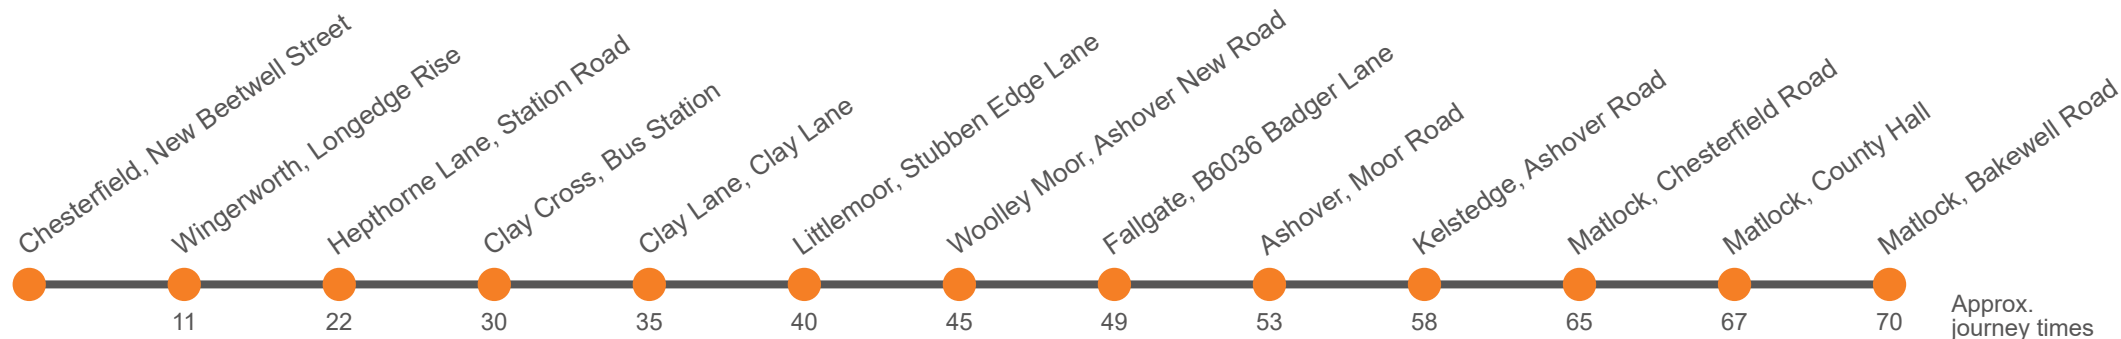

Monday to Friday

Codes	Hol	Sch				
Chesterfield, New Beetwell Street, Stop B12	0705	0705	0945	1210	1430	1710
Wingerworth Church	0716	0716				
Wingerworth, Deerlands Road	0719	0719				
Wingerworth, Longedge Rise			0956	1221	1441	1721
Hepthorne Lane, Station Road	0727	0727	1007	1232	1452	1732
Clay Cross Bus Station Stand 5	0735	0735	1015	1240	1500	1740
Clay Lane, Windermere Rd	0740	0740	1020	1245	1505	1745
Littlemoor, Ashover Road	0745	0745	1025	1250		1750
Woolley Moor, Ashover New Road	0750	0750	1030	1255	1510	1755
Milltown, The Nettle Inn	0754	0754	1034	1259	1514	1759
Ashover, Moor Road	0758	0758	1038	1303	1518	1803
Kelstedge, Ashover Road	0803	0803	1043	1308	1523	1808
Matlock, Duke Of Wellington	0810	0810	1050	1315	1530	...
Matlock, County Hall	0812	0812	1052	1317	1532	...
Matlock, Bakewell Road, (Stand C)	0815	0815	1055	1320	1535	...
Starkholmes, Highfields School Lower	...	0820

Hol Runs during School Holidays Only

Sch Runs on Schooldays Only

Saturday

Chesterfield, New Beetwell Street, Stop B12	0705	0945	1210	1430	1710
Wingerworth Church	0716				
Wingerworth, Deerlands Road	0719				
Wingerworth, Longedge Rise		0956	1221	1441	1721
Hepthorne Lane, Station Road	0727	1007	1232	1452	1732
Clay Cross Bus Station Stand 5	0735	1015	1240	1500	1740
Clay Lane, Windermere Rd	0740	1020	1245	1505	1745
Littlemoor, Ashover Road	0745	1025	1250		1750
Woolley Moor, Ashover New Road	0750	1030	1255	1510	1755
Milltown, The Nettle Inn	0754	1034	1259	1514	1759
Ashover, Moor Road	0758	1038	1303	1518	1803
Kelstedge, Ashover Road	0803	1043	1308	1523	1808
Matlock, Duke Of Wellington	0810	1050	1315	1530	...
Matlock, County Hall	0812	1052	1317	1532	...
Matlock, Bakewell Road, (Stand C)	0815	1055	1320	1535	...